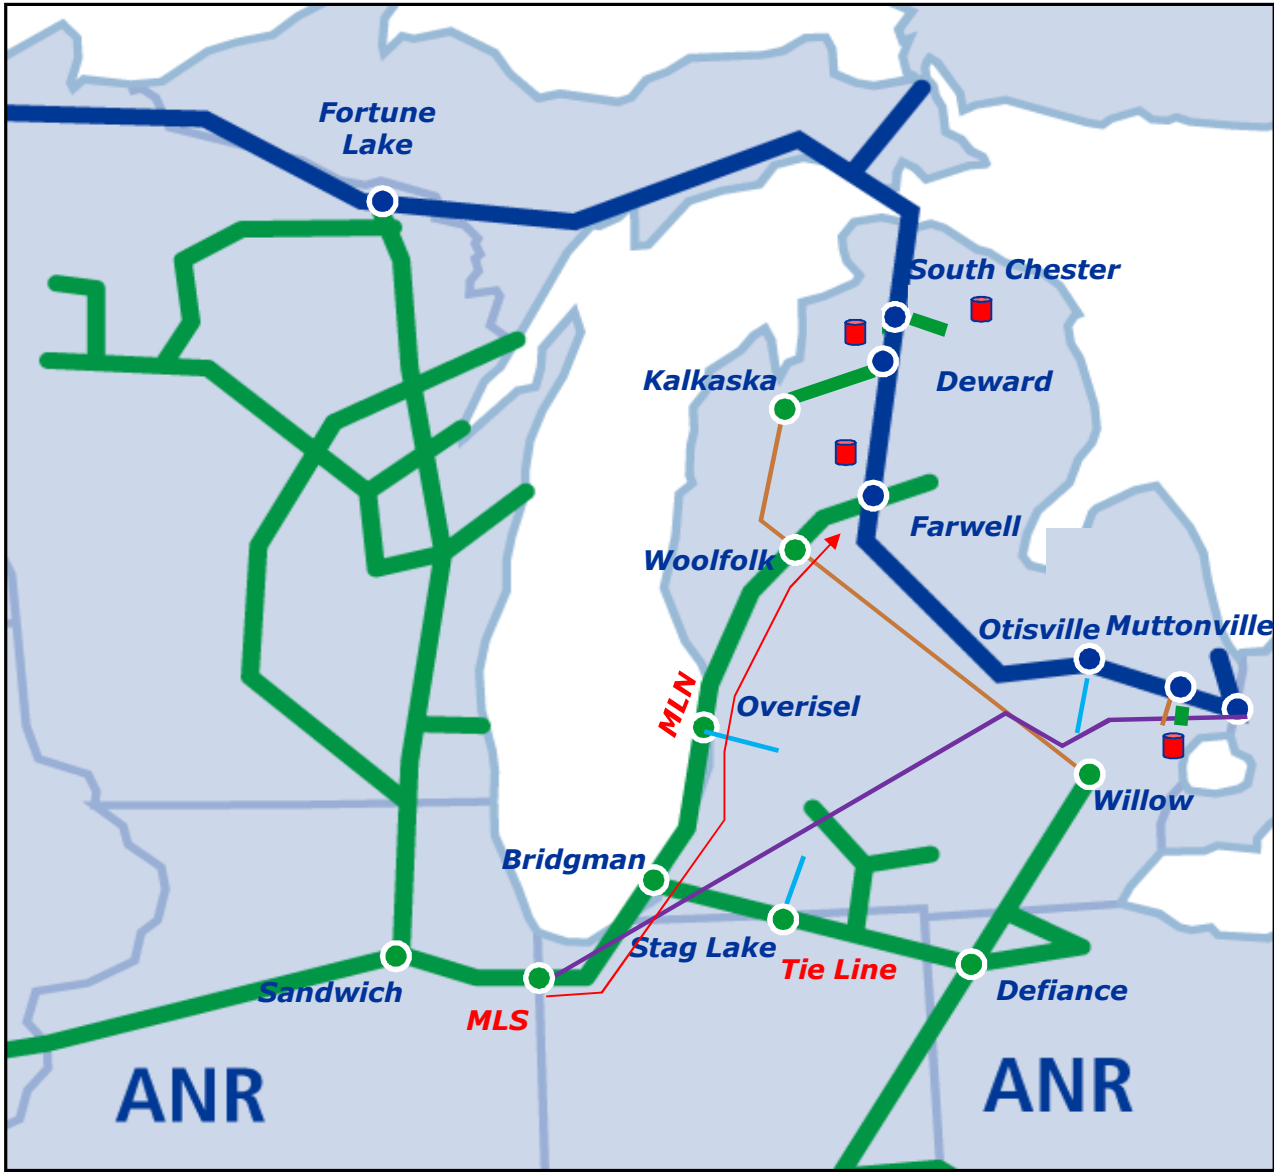

DTE/Vector Option - Muttonville to Farwell

Storage	
Great Lakes	
ANR	
DTE Gas	
Consumers	
Vector	